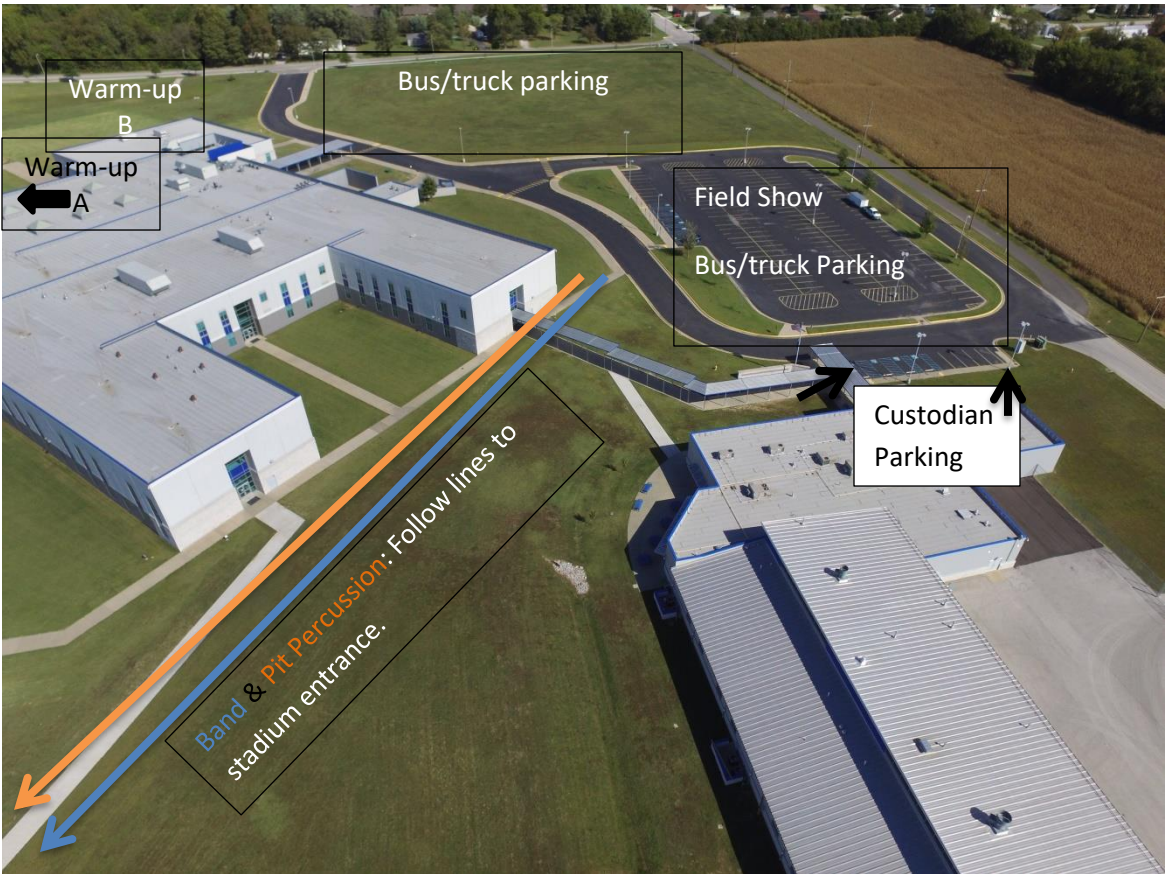

Please let parents know where the spectator entrance is. Thank you!

Bands enter the stadium and are staged on the black near the back sideline. Please start to move toward the field as the band before you is leaving the field.

Bands can exit either off the front sideline or around the field goal on the north side of the field to exit out the east gate by the locker rooms. If needed, please wait on the track for the next band to enter the stadium for their performance. Once outside the gate we will have water for your band then enter the Activity Center through the garage door and walk through to exit the stadium.

Bands Exit field