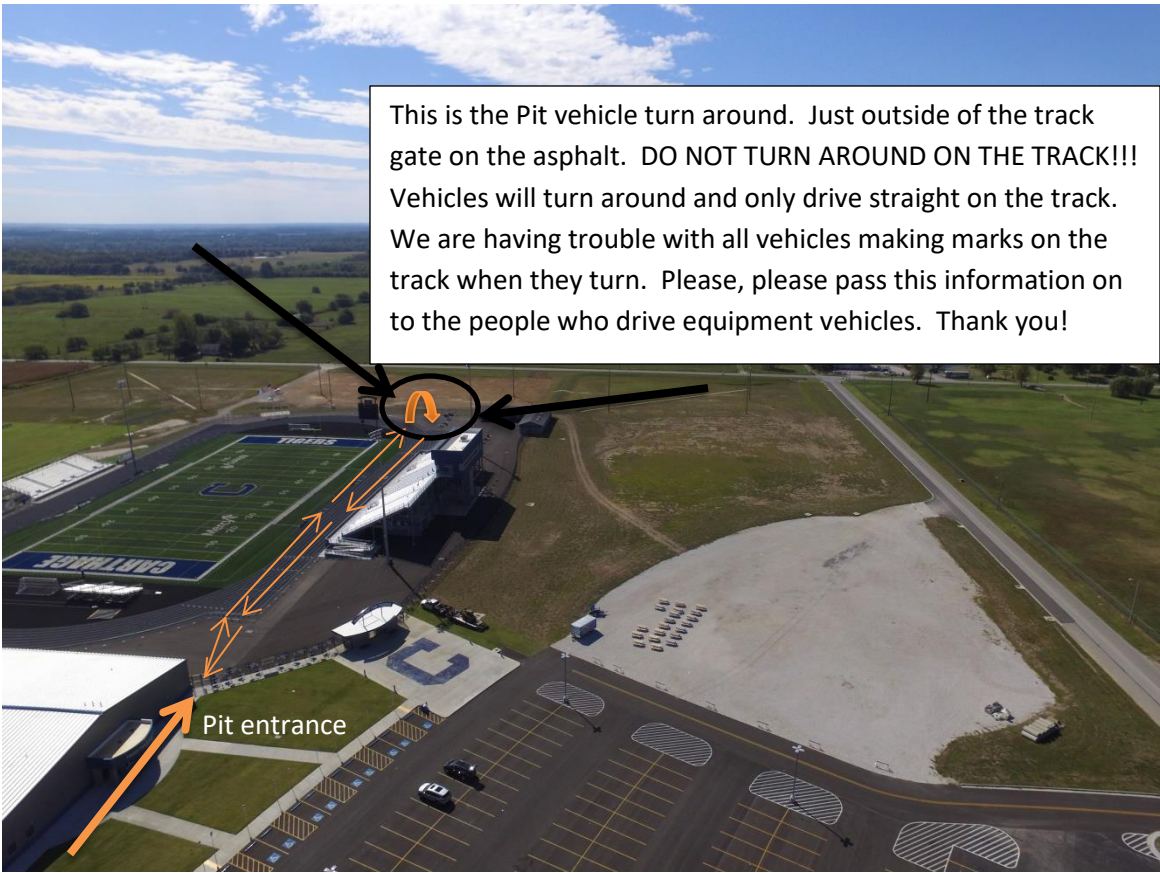

Please let parents know where the spectator entrance is. Thank you!

Bands enter the stadium and are staged on the black near the back sideline. Please start to move toward the field as the band before you is leaving the field.

Bands can exit either off the front sideline or around the field goal on the north side of the field to exit out the east gate by the locker rooms. If needed, please wait on the track for the next band to enter the stadium for their performance. Once outside the gate we will have water for your band then enter the Activity Center through the garage door and walk through to exit the stadium.

Bands Exit field